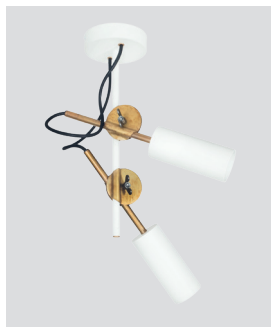

STAV 1 XL
D. 70 mm
H. 440 mm, cord 3 m
Max 10 W E27
3450-4 White/raw brass
3450-6 Raw brass
3450-8 Black/raw brass

STAV SPOT
H. 400 mm
Max 2 x 10 W GU10
3452-4 White/raw brass
3452-6 Raw brass
3452-8 Black/raw brass