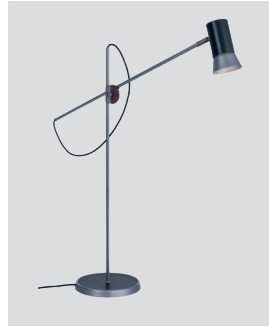

KUSK FLOOR

W. 900 mm
H. 1200 mm
Max 10 W GU10

2418-5 Raw iron/black leather
2418-12 Iron oxide/brown leather